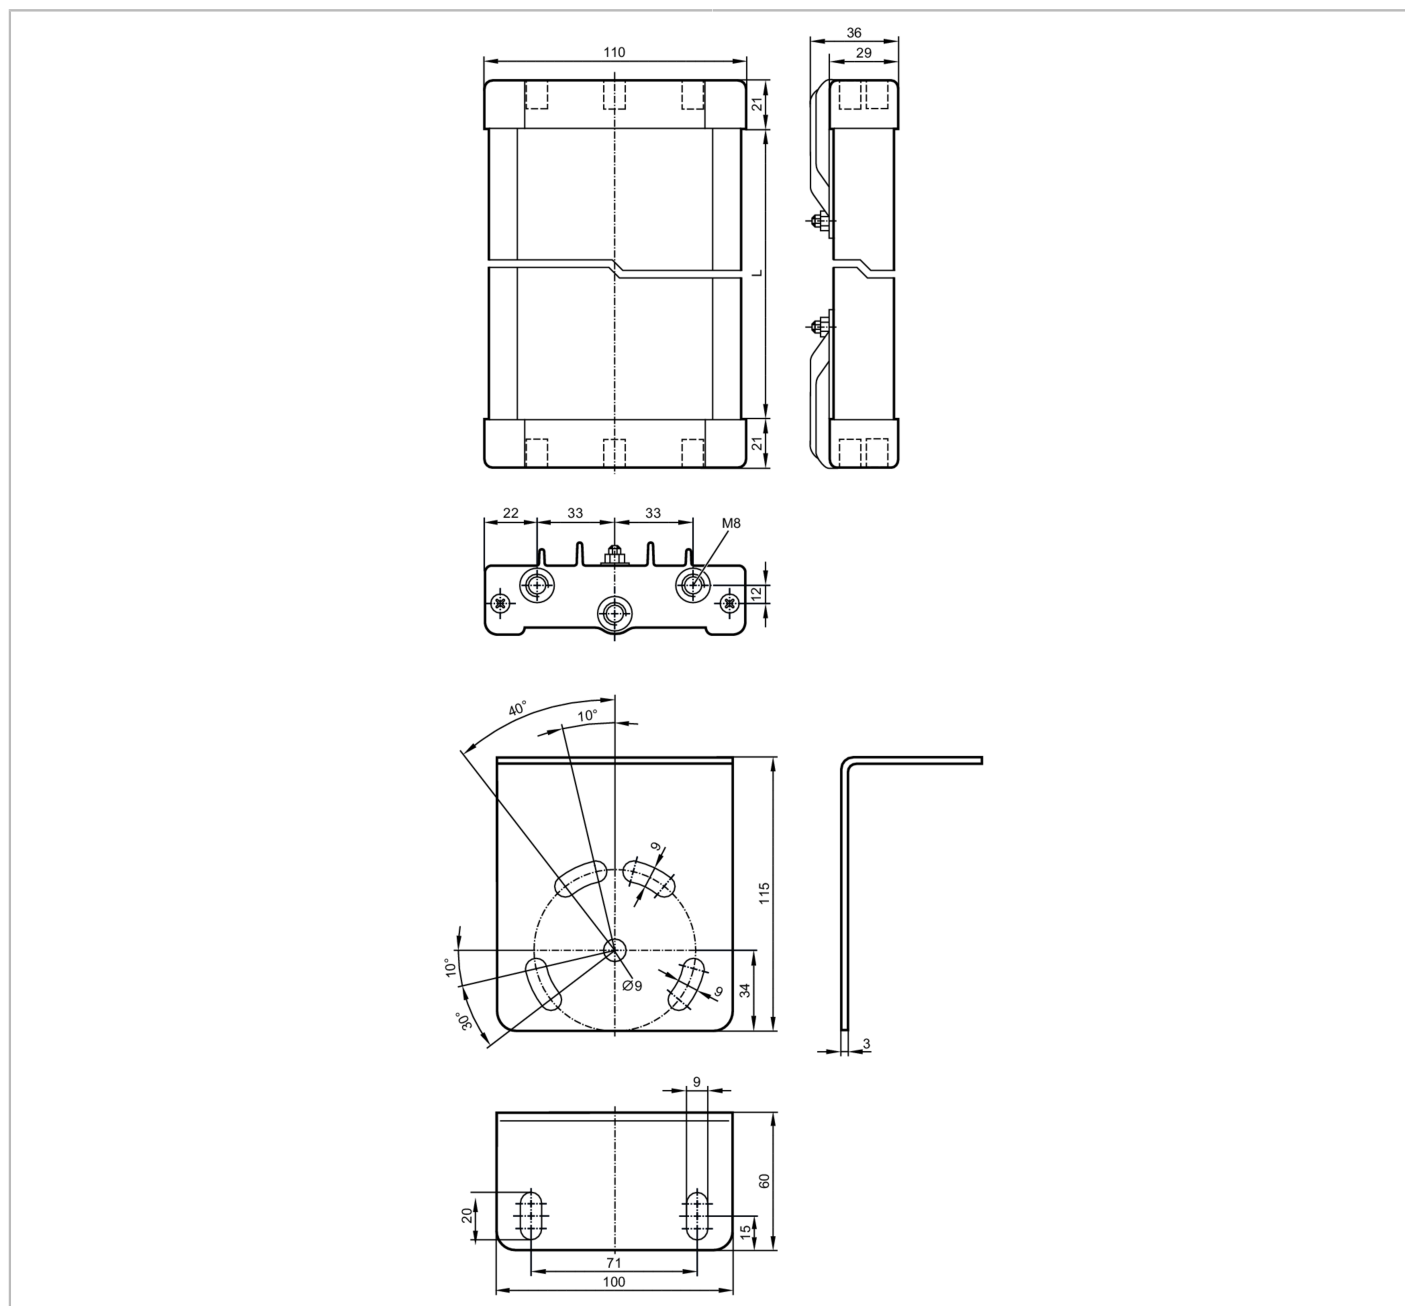

## Corner mirror for safety light grids

DEFLECTION MIRROR 715 LENGTH

Application	
Design	for safety light grids
Operating conditions	
Ambient temperature	[°C] -10...55
Mechanical data	
Weight	[g] 4070
Dimensions	[mm] 757 x 110 x 36
Materials	aluminium epoxy-powder coated; plastics; Accessories: steel galvanised
Length	[mm] 715

## Corner mirror for safety light grids

DEFLECTION MIRROR 715 LENGTH

Accessories	
Items supplied	screws: 4 x M8
	hexagon nuts: 4 x M8
	washers: 4
Remarks	
Pack quantity	1 pcs.