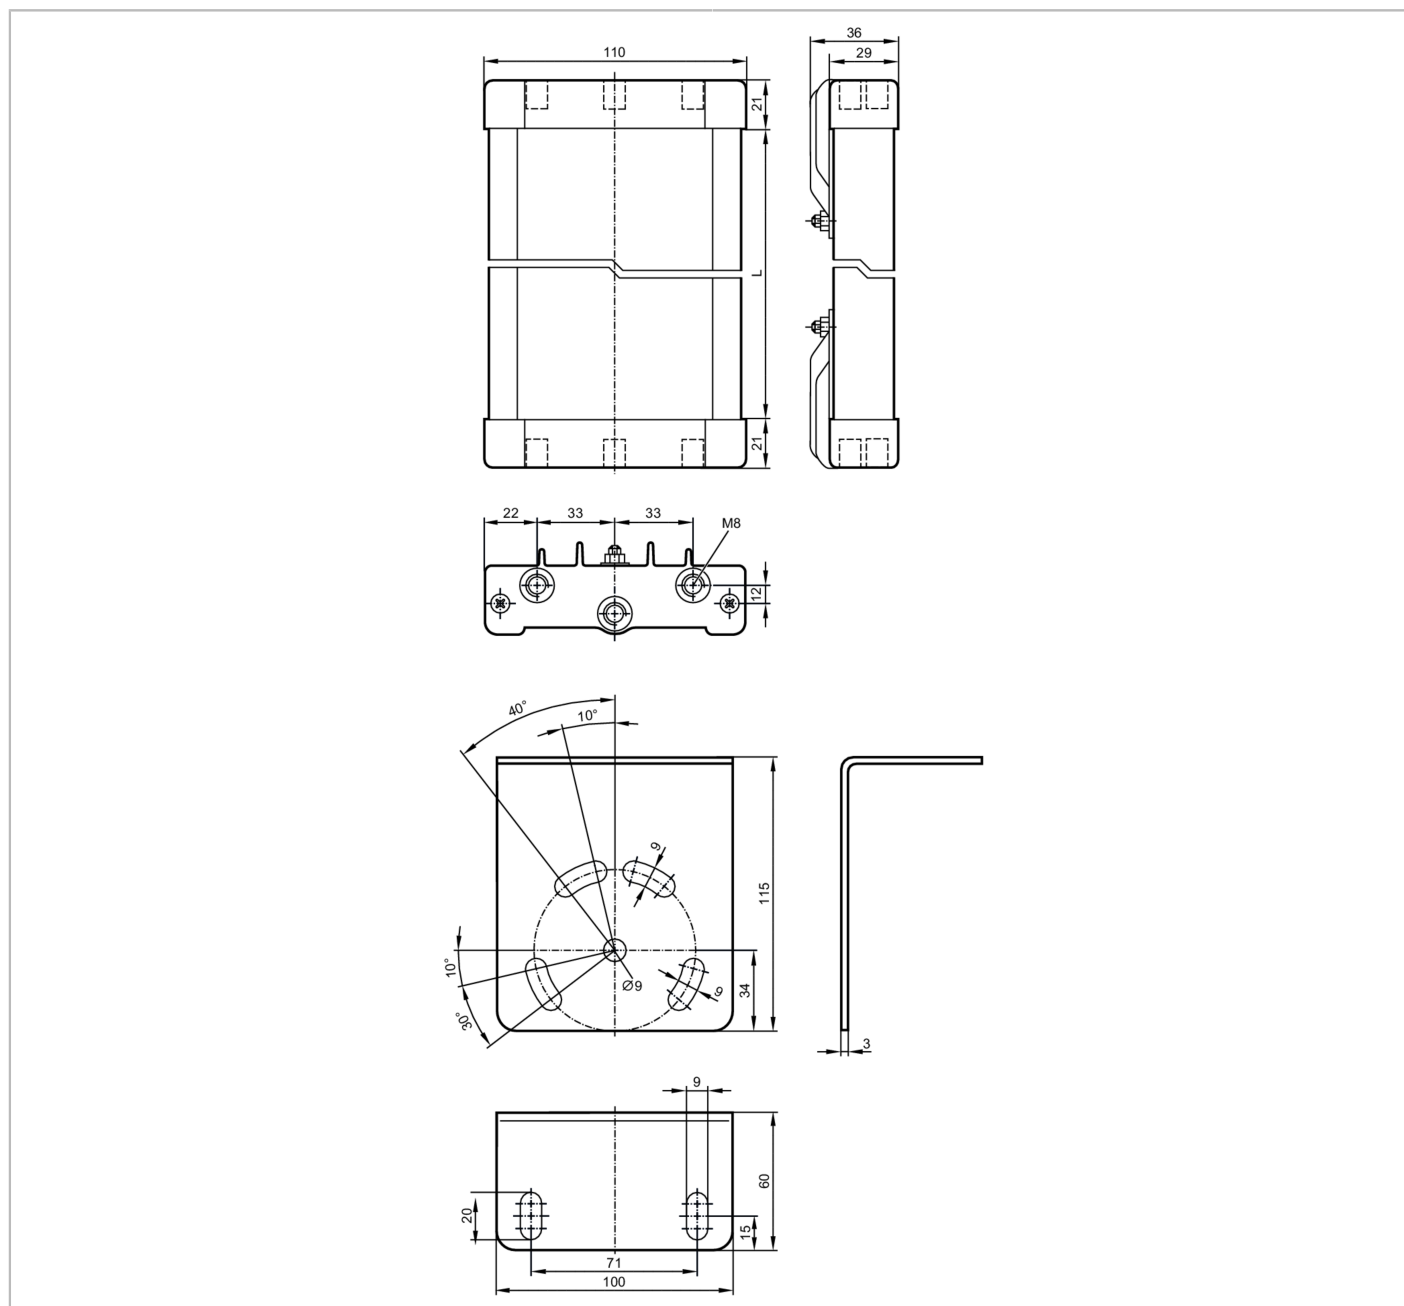

## Corner mirror for safety light grids

DEFLECTION MIRROR 400 LENGTH

Operating conditions		
Ambient temperature	[°C]	-10...55
Mechanical data		
Weight	[g]	2790
Dimensions	[mm]	442 x 110 x 36
Materials		aluminium epoxy-powder coated; plastics; Accessories: steel galvanised
Length	[mm]	400
Accessories		
Items supplied		screws: 4 x M8 hexagon nuts: 4 x M8 washers: 4

## Corner mirror for safety light grids

DEFLECTION MIRROR 400 LENGTH