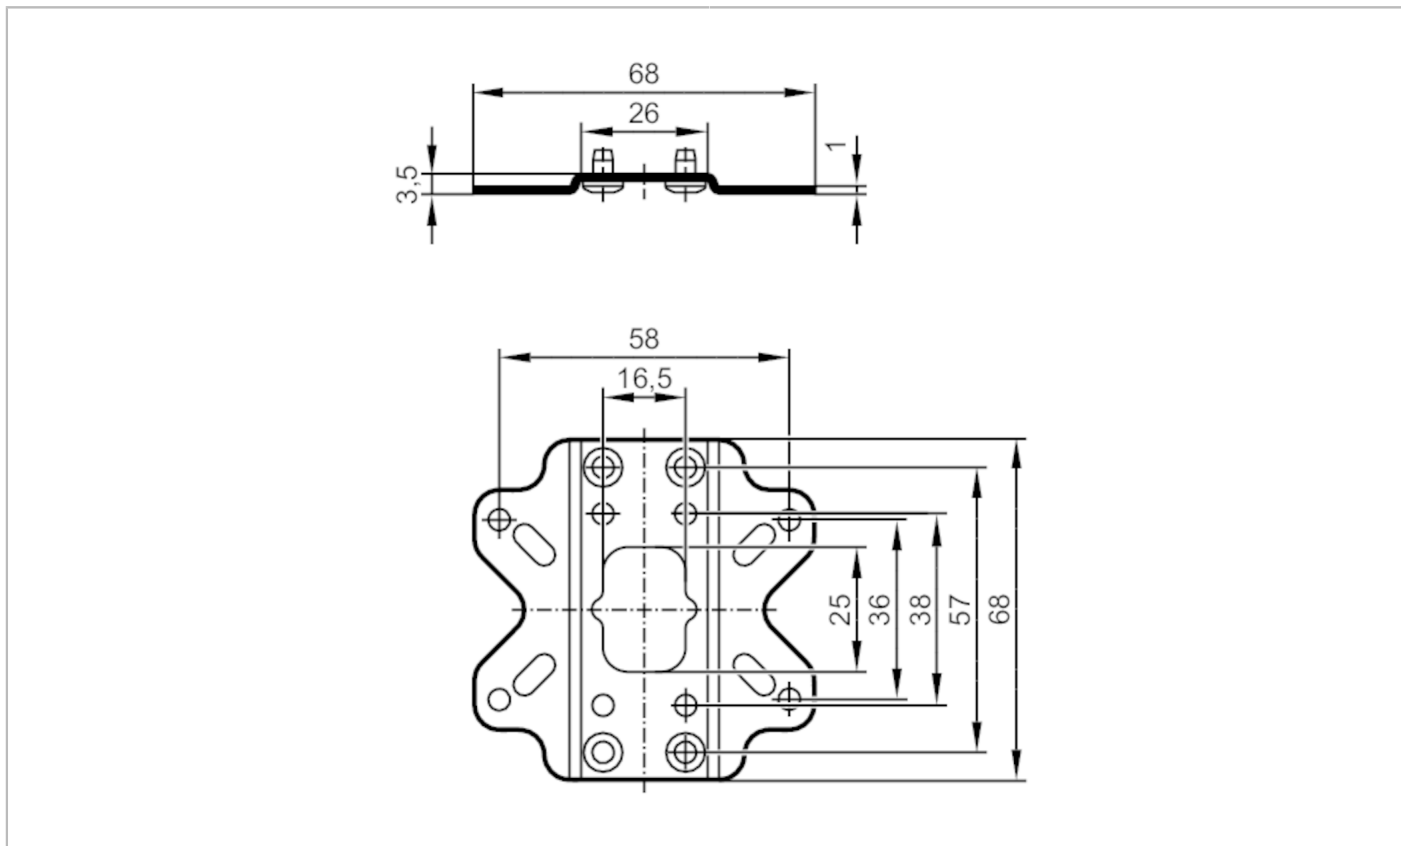

E40249

Mounting plate

MOUNTING PANEL

Mechanical data	
Weight	[g] 30.1
Materials	stainless steel (1.4404 / 316L)
Accessories	
Items supplied	screws: 4 x Torx 4 x 6
Remarks	
Pack quantity	1 pcs.