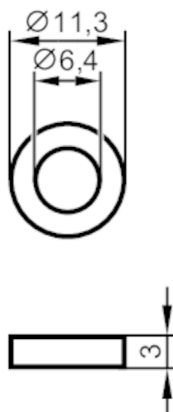

E40455

Flat seal

FLAT SEAL G1/4 CENTELLEN

Mechanical data

Weight	[g]	4.9
Inside diameter	[mm]	6.4
External diameter	[mm]	11.3
Materials		Centellen

Remarks

Pack quantity		10 pcs.
---------------	--	---------