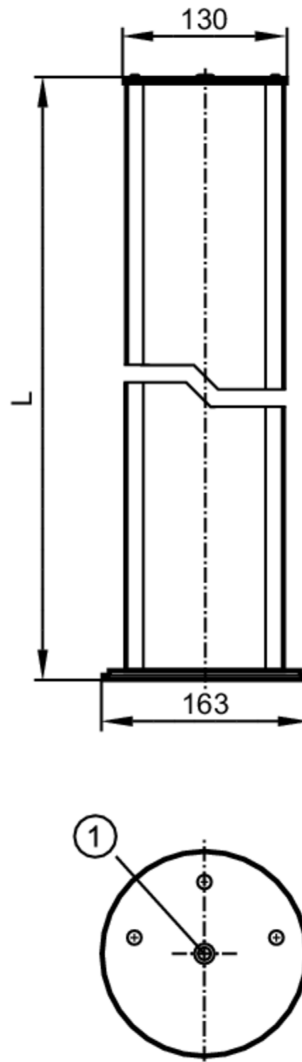

EY1014

Corner mirror for safety light grids with mounting stand

DEFLEC.MIRROR FL. MOUNT.1360

1 spirit level

Application

Design for safety light curtains, ...1360 mm

Operating conditions

Ambient temperature [°C] -10...55

Mechanical data

Weight [g] 9765

Dimensions [mm] 1710 x 110 x 36

Materials aluminium epoxy-powder coated; plastics

Length [mm] 1710

Remarks

Pack quantity 1 pcs.